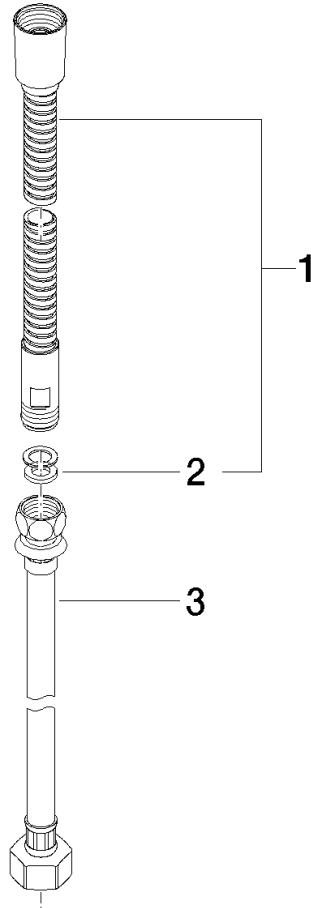

Metal shower hose in two parts 1/2" x 3/8" x 2250 mm - Brushed Durabross (23kt Gold)

IMO

28 323 970

Fits: IMO, LULU, MADISON, MEM, TARA, CL.1, LISSÉ, VAIA, META, CYO

	Brushed Durabross (23kt Gold)	28 323 970-28
	Chrome	28 323 970-00
	Brushed Platinum	28 323 970-06
	Platinum	28 323 970-08
	Durabross (23kt Gold)	28 323 970-09
	Dark Chrome	28 323 970-19
	Light Gold	28 323 970-26
	Brushed Light Gold	28 323 970-27
	Matte Black	28 323 970-33
	Brushed Bronze	28 323 970-42
	Brushed Champagne (22kt Gold)	28 323 970-46
	Champagne (22kt Gold)	28 323 970-47
	Brushed Chrome	28 323 970-93
	Brushed Dark Platinum	28 323 970-99

Metal shower hose in two parts 1/2" x 3/8" x 2250 mm - Brushed Durabrass
(23kt Gold)

IMO

28 323 970

Metal shower hose in two parts 1/2" x 3/8" x 2250 mm - Brushed Durabronze
(23kt Gold)

IMO

28 323 970

**Metal shower hose in two parts 1/2" x 3/8" x 2250 mm - Brushed Durabronz
(23kt Gold)**

IMO

28 323 970
Parts for other
finishes can be found
here: Chrome

Spare parts list

No.	Item Number	Name	Quantity used	Delivery time
1	28 322 970-28	Metal shower hose 1/2" x 3/8" x 1750 mm - Brushed Durabronz (23kt Gold)	1	20
2	90 14 20 026 00 90	seal	1	2
3	12 505 970 90	High pressure hose 1/2" x 3/8" x 500 mm -	1	2